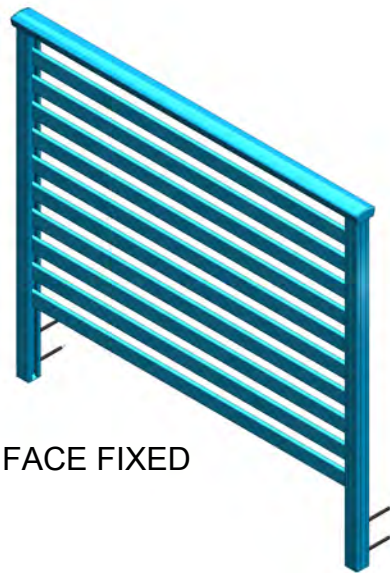

EURO SLAT PRIVACY FENCE

Features

- Multiple options.
- Extruded aluminium section.
- 50mm x 16mm slats.
- Choice of powder coat finishes.
- Weld less for greater aesthetics.

Options

- Face fixed.
- Top fixed.
- Combine with glass.
- Matching posts.

"Low maintenance, never needs painting. Elegant long lasting trellis is now here.
The ideal compliment to your privacy needs"

Quality Privacy Screening

FIXING OPTIONS

TOP FIXED

FACE FIXED

EURO SLAT SIZE OPTIONS