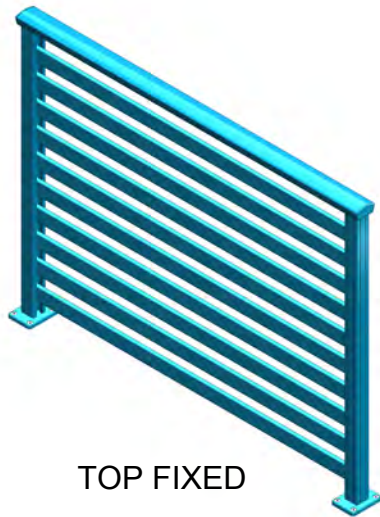

EURO SLAT PRIVACY FENCE

Features

- Multiple options.
- Extruded aluminium section.
- 50mm x 16mm slats.
- Choice of powder coat finishes.
- Weld less for greater aesthetics.

Options

- Face fixed.
- Top fixed.
- Combine with glass.
- Matching posts.

Residential & Commercial

- Provista Balustrade Systems have been designed to comply with both residential and commercial building regulations.

Euro Slat Styles

- Vertical or horizontal.
- Side or top fixed.
- Glass / Euro Slat combinations.
- Multiple configurations.
- Handrail options

"Low maintenance, never needs painting. Elegant long lasting trellis is now here.
The ideal compliment to your privacy needs"

Quality Privacy Screening

FIXING OPTIONS

TOP FIXED

FACE FIXED

EURO SLAT SIZE OPTIONS