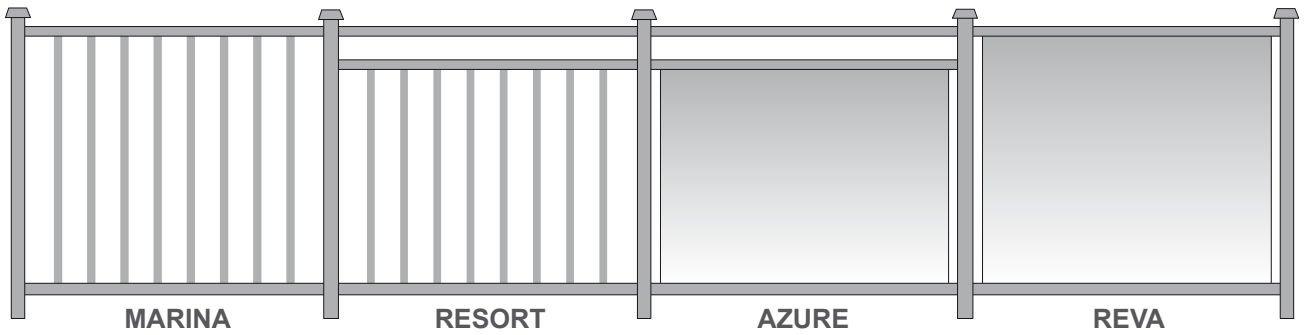

POOL AND SPA FENCE

POOL AND SPA FENCE

Features

- Strong durable non weld aluminium construction.
- Temper grade alloys specified by engineers. These alloys give the system optimum strength characteristics, corrosion resistance and have a high architectural grade surface finish.
- Great selection of quality powder coated and anodized finishes, to compliment or contrast with your property.
- Matching gates including approved childproof safety latches and self closing hinges.
- Fully concealed fittings for greater aesthetics and weather protection.
- 1200mm high as per swimming pool fencing act.
- 1st grade toughened safety glass.

Options

- Obscure or tinted toughened safety glass.
- Semi frameless glass balustrade.

Quality New Zealand designed and produced. Provista Pool Fencing has been designed to compliment your property while ensuring safety for you and your family.

Safety and security combined with lasting good looks.

Framed Pool Fencing Styles (See our Semi-Frameless, Frameless and Euro Slat Details for other styles)

Rail Profile

Rounded top rail assists water run off.

Square rail used for intermediate rails and bottom rail.

Fixing Methods