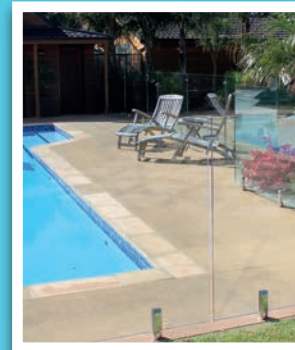

The choice is clear

4 reasons why you should choose a Provista Balustrade System

QUALITY

Provista Balustrade Systems have been engineer designed. This ensures that your new balustrade not only complies fully with building regulations it will also complement your property and lifestyle, featuring hidden attachments and seamless assemblies, architectural grade finish and a great range of quality powder coatings and anodizing options to choose from.

SERVICE

Provista Balustrade Systems don't just rely on providing a quality product at great prices for their customers. We pride ourselves on service and place just as much importance on prompt service and listening to our clients needs. Our industry knowledge and experience enables us to advise and give many helpful ideas and suggestions that can enhance our customers lifestyle needs. The most important part of our business is you, our satisfied customer.

CHOICE

With over 40 design and material options to choose from, this ensures that we can recommend and produce a custom-made solution to meet our customer's needs and enhance their property and lifestyle.

PRICE

Provista Balustrade Systems only fabricate balustrade and pool fencing solutions. Refined production systems results in less unproductive space required coupled with lower material costs and increased productivity. This has enabled us to save many thousands that are passed on to our clients. This ensures Provista remains the most competitive in the industry and that our clients receive the best quality at the best prices possible. Provista can save you many thousands on your new balustrade.