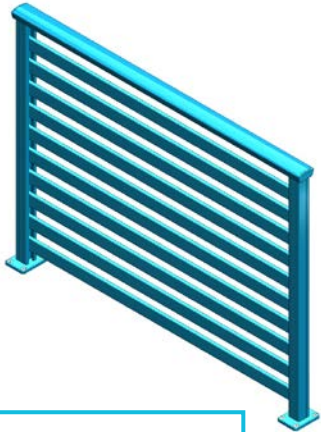

Framed 8mm Glass

Manor

Estate

Semi Framed 10mm Glass

Panorama

Summit

Euro Slat Fence

Framed Baluster