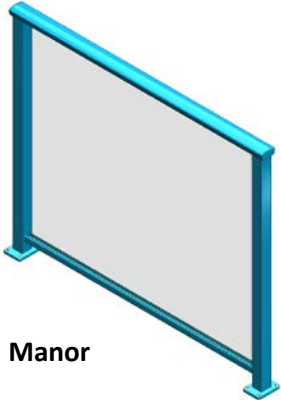

Framed 8mm Glass

Manor

Estate

Semi Framed 10mm Glass

Panorama

Summit

Euro Slat Fence

Framed Baluster