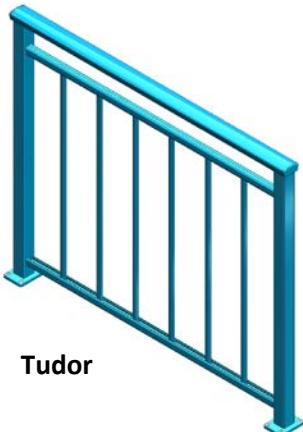

Framed 8mm Glass

Semi Framed 10mm Glass

Euro Slat Fence

Framed Baluster

Tudor