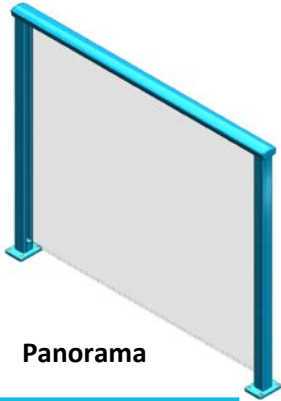

Framed 8mm Glass

Manor

Estate

Semi Framed 10mm Glass

Panorama

Summit

Euro Slat Fence

Framed Baluster