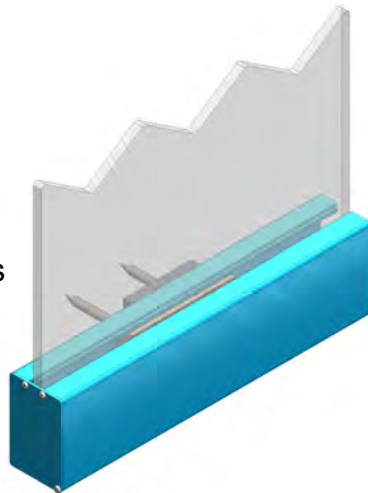

POOL AND SPA FENCE

Features

- Maintenance free, quality aluminium construction.
- Corrosion resistance with a high architectural grade surface finish.
- Large selection of powder coated colours for frames to complement or contrast with your surroundings.
- Matching gates including approved childproof safety latches and self closing hinges.
- Fully concealed fittings for greater aesthetics and weather protection.
- 1200mm high as per swimming pool fencing act.
- 1st grade 6mm toughened safety glass.

Options

- Obscure or tinted toughened safety glass.
- Semi frameless glass balustrade.

Rail Profile

Features

- Side fixed on the side of wood decks or concrete via stainless steel fittings.
- Top fixed onto wooden deck or concrete surfaces via stainless steel fittings.

Quality New Zealand designed and produced. Provista Pool Fencing has been designed to compliment your property while ensuring safety for you and your family.

Safety and security combined with lasting good looks.

Swimming Pool Fence Styles

Framed Glass

Semi Frameless Glass

Frameless Glass

Euro Slat Fence

Aluminum Pool Fence