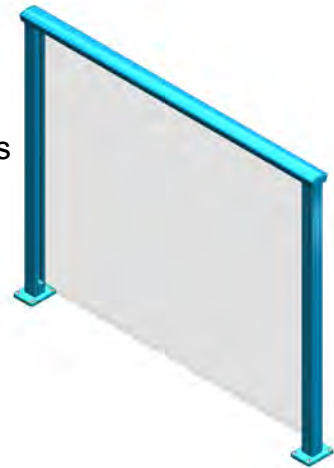

POOL AND SPA FENCE

Features

- Maintenance free, quality aluminium construction.
- Corrosion resistance with a high architectural grade surface finish.
- Large selection of powder coated colours for frames to complement or contrast with your surroundings.
- Matching gates including approved childproof safety latches and self closing hinges.
- Fully concealed fittings for greater aesthetics and weather protection.
- 1200mm high as per swimming pool fencing act.
- 1st grade 6mm toughened safety glass.

Options

- Obscure or tinted toughened safety glass.
- Semi frameless glass balustrade.

Rail Profile

Features

- Side fixed on the side of wood decks or concrete via stainless steel fittings.
- Top fixed onto wooden deck or concrete surfaces via stainless steel fittings.

Quality New Zealand designed and produced. Provista Pool Fencing has been designed to compliment your property while ensuring safety for you and your family.

Safety and security combined with lasting good looks.

Swimming Pool Fence Styles

Framed Glass

Semi Frameless Glass

Frameless Glass

Euro Slat Fence

Aluminum Pool Fence