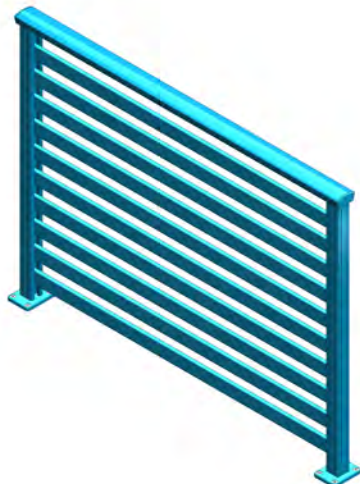

POOL AND SPA FENCE

Features

- Maintenance free, quality aluminium construction.
- Corrosion resistance with a high architectural grade surface finish.
- Large selection of powder coated colours for frames to complement or contrast with your surroundings.
- Matching gates including approved childproof safety latches and self closing hinges.
- Fully concealed fittings for greater aesthetics and weather protection.
- 1200mm high as per swimming pool fencing act.
- 1st grade 6mm toughened safety glass.

Options

- Obscure or tinted toughened safety glass.
- Semi frameless glass balustrade.

Rail Profile

Features

- Side fixed on the side of wood decks or concrete via stainless steel fittings.
- Top fixed onto wooden deck or concrete surfaces via stainless steel fittings.

Quality New Zealand designed and produced. Provista Pool Fencing has been designed to compliment your property while ensuring safety for you and your family.

Safety and security combined with lasting good looks.

Swimming Pool Fence Styles

Framed Glass

Semi Frameless Glass

Frameless Glass

Euro Slat Fence

Aluminum Pool Fence