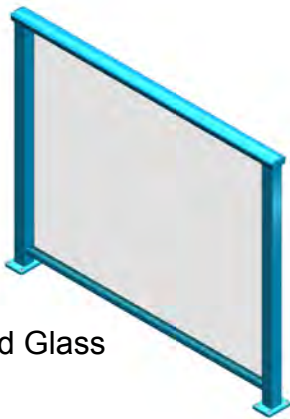

Swimming Pool Fence Styles

Framed Glass